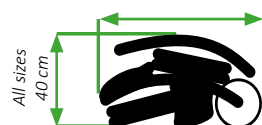

Seat length - feet

S : 72 cm - M : 82 cm
L : 92 cm - XL : 105 cm

Back seat height

37 cm to 47 cm

Seat width

40 cm

Seat depth

37 cm

Seat height - ground

34 cm

Interior width (without armrests)

50 cm

Total length

S : 170 cm - M : 180 cm
L : 190 cm - XL : 203 cm

Total height

103 cm

Total width

68 cm

Total length folded

S : 116 cm - M : 126 cm
L : 136 cm - XL : 149 cm

Weight

Weight without options : 17 kg
Max user weight : 130 kg

Size guide

Size S : to 1m40

Size M : from 1m40 to 1m65

Size L : from 1m65 to 1m85

Size XL : from 1m85

Zoom on the characteristics of the Hippocampe product range

Technical data

Seat : Comfortable hydrophobic foam (3cm thickness) covered by black fabric which dries quickly and avoids skin problems.