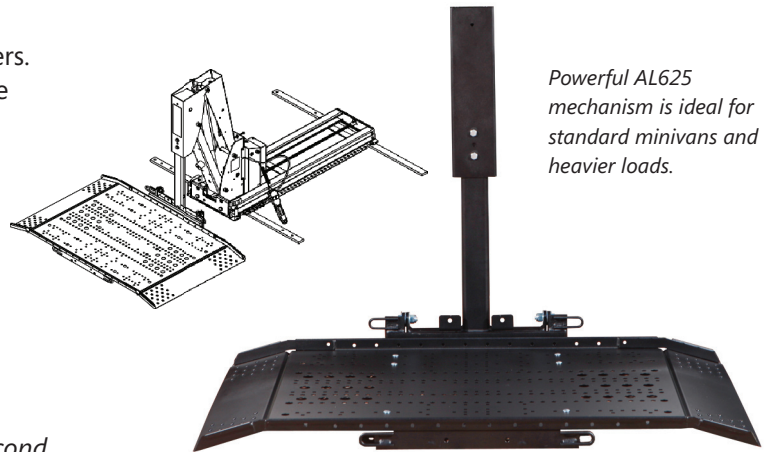

Hybrid Van Lifts AL625 / AL625HD

Ideal for Full-size and Mini Vans

Ideal for minivans and full-size vans, the AL625's universal design accommodates virtually all power chairs and scooters. Easy one-button loading works for those unable to operate a boom lift. Available in 350 lbs. and heavy-duty 400 lbs. capacities.

Features & Benefits

- Accommodates virtually all scooters and power chairs
- No scooter or chair modifications required.
- Drive on/Drive off dual entry platform
- Easy one-button operation
- No drilling required on most applications
- Connects to existing third row seat hardware, saves second row seating

Powerful AL625 mechanism is ideal for standard minivans and heavier loads.

AL625 HD model with heavy-duty 400 lbs. capacity

Specifications	AL625 Hybrid Van Lift	AL625HD Hybrid Van Lift
Accommodates	Power Chairs & Scooters	Power Chairs & Scooters
Lifting Capacity	350 lbs. (160 kg)	400 lbs. (181 kg)
Installed Weight	170 lbs. (77 kg)	173 lbs. (78.5 kg)
Platform Size	26.5" x 44"	26.5" x 44"
Securement	Manual Straps	Manual Straps
Options	Self-tensioning straps, battery pack, wireless remotes	Self-tensioning straps, battery pack, wireless remotes
Warranty	3-year transferable	3-year transferable